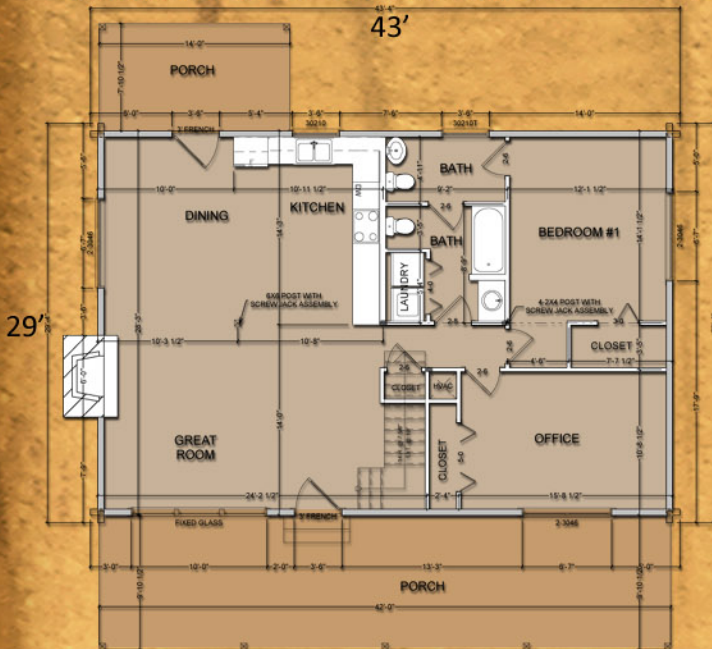

Comfy Cabins

Cabin Plans. Cabin Kits. Cabin Done!

The Jack Rabbit

Premium Weather-Tight Log Cabin Kit:
Subfloor, Deck & Porch Floors, Log Walls,
Second Floor System, Stairs, Gable Ends &
Dormers, Doors & Windows, House & Porch
Roof Systems, Exterior Trim Pack, Blueprints.

1879 SF Heated Space
1176 SF Main Level
703 SF Upper Level
532 SF Covered Outdoor Living

\$64,900

Delivery Included!

MAIN FLOOR PLAN

SECOND FLOOR PLAN

Comfy Cabins is a division of
Natural Element Homes, LLC