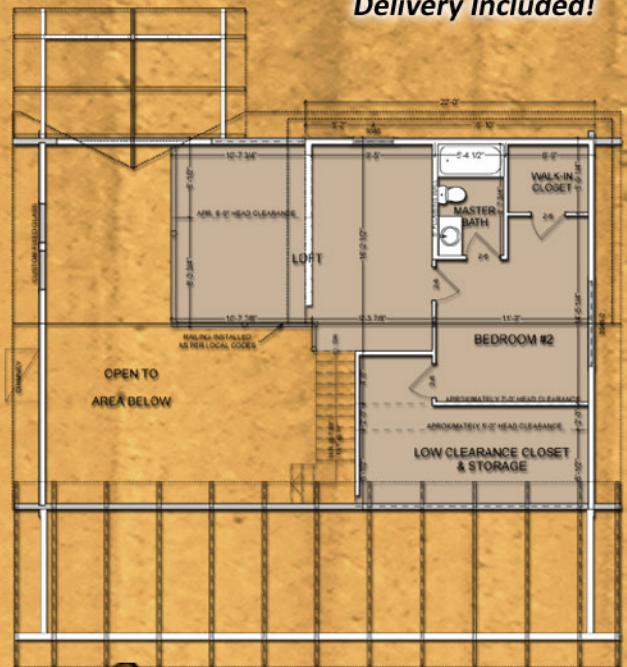

Comfy Cabins

Cabin Plans. Cabin Kits. Cabin Done!

The Jack Rabbit

Premium Weather-Tight Log Cabin Kit:
Subfloor, Deck & Porch Floors, Log Walls,
Second Floor System, Stairs, Gable Ends &
Dormers, Doors & Windows, House & Porch
Roof Systems, Exterior Trim Pack, Blueprints.

1879 SF Heated Space
1176 SF Main Level
703 SF Upper Level
532 SF Covered Outdoor Living

\$64,900

Delivery Included!

MAIN FLOOR PLAN

SECOND FLOOR PLAN

Comfy Cabins is a division of
Natural Element Homes, LLC